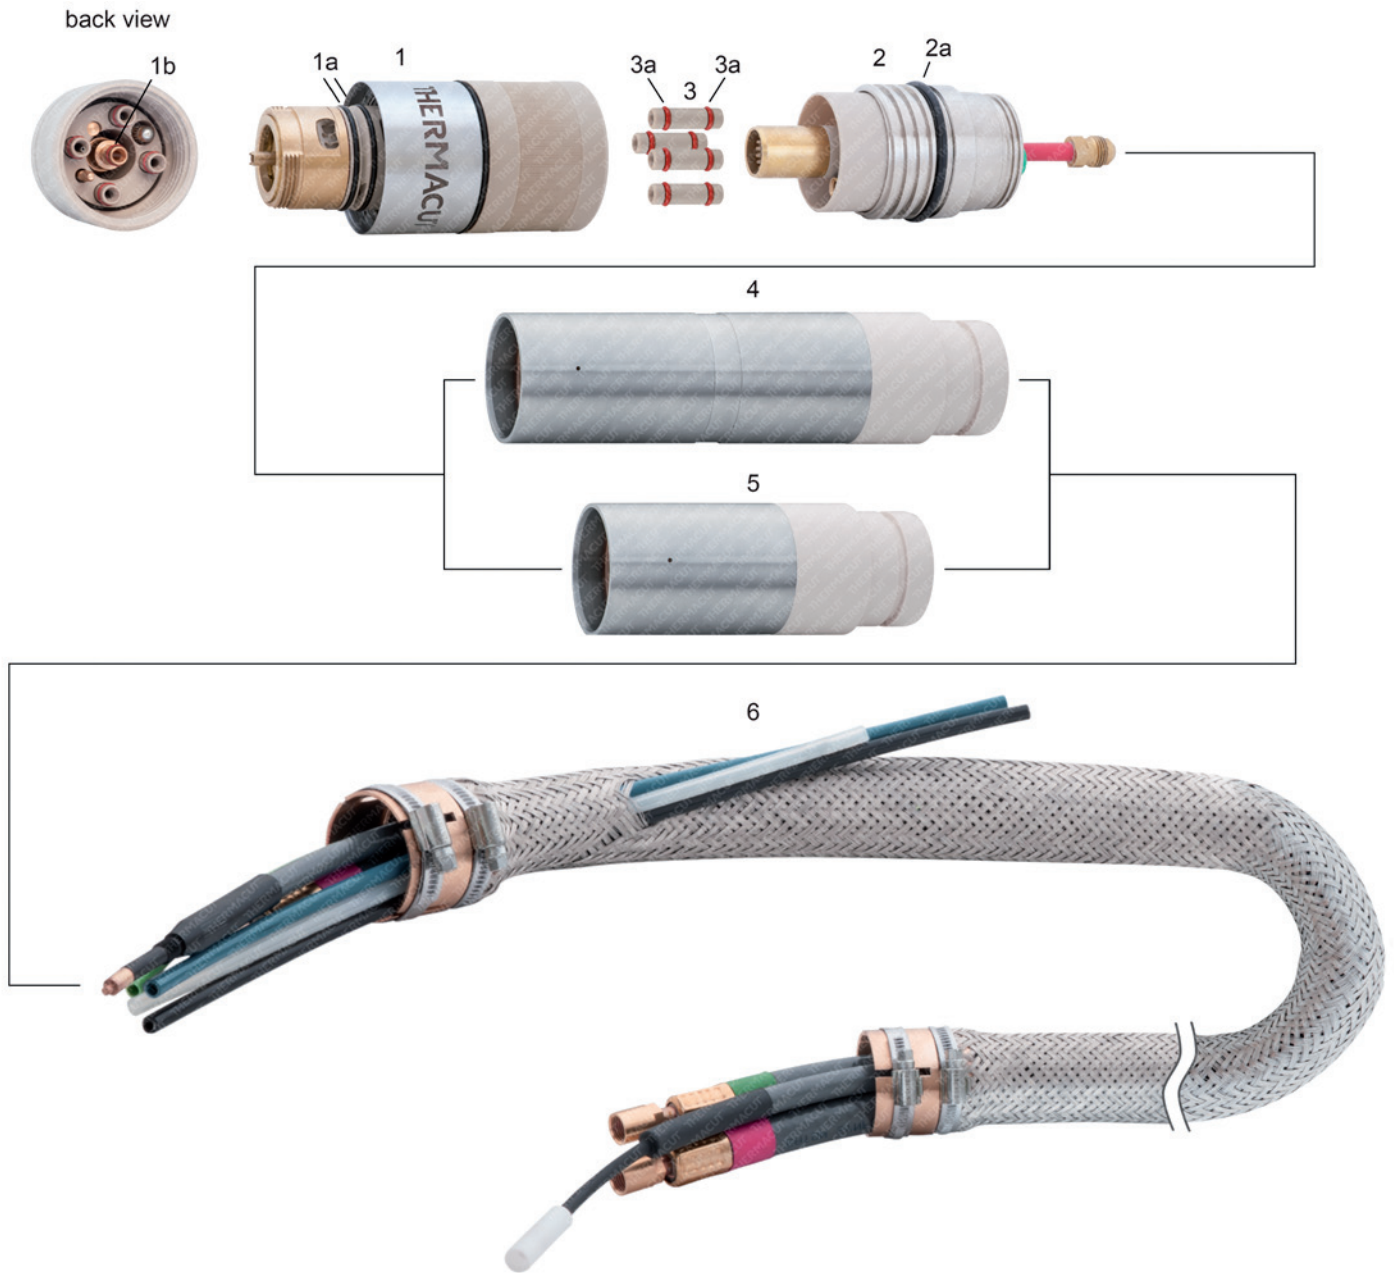

**THERMACUT® REPLACEMENT PARTS SUITABLE FOR  
Hypertherm®  
HPR®130XD/HPR®260XD/HPR®400XD  
TORCHES AND CABLE LEADS**

**Last update of this page: 25/11/2019. See Revision history for details.**

**THERMACUT®**  
THE CUTTING COMPANY